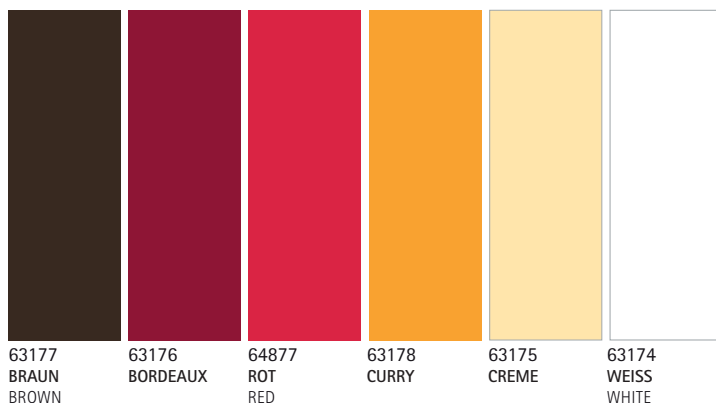

4.4 TISCHDECKEN/TABLE CLOTHS

100 x 100 cm