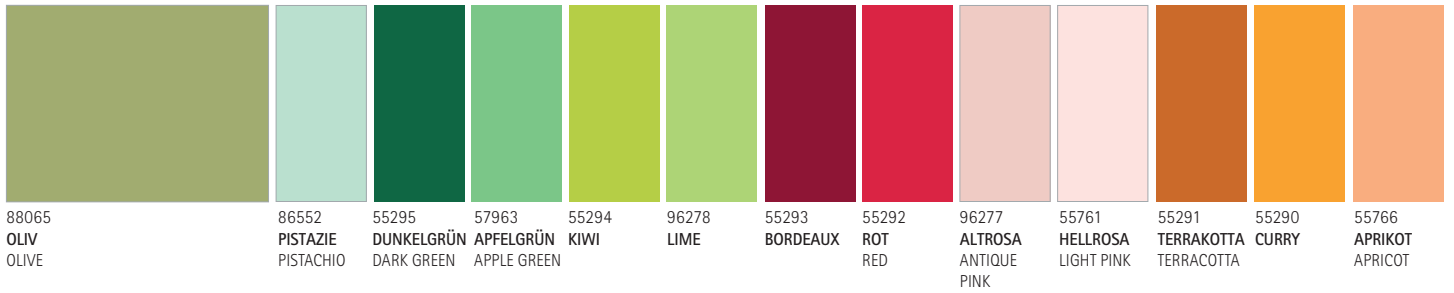

5. TISCHSETS/PLACE MATS

Linclass
BIOdegradable

40 x 30 cm

New

VOLLFLÄCHIG BEDRUCKT/SOLID AREA PRINTED

6. TISCHBÄNDER/TABLE RIBBONS

Linclass
BIOdegradable

SALE
-20%

20 cm x 20 m

VOLLFLÄCHIG BEDRUCKT
SOLID AREA PRINTED