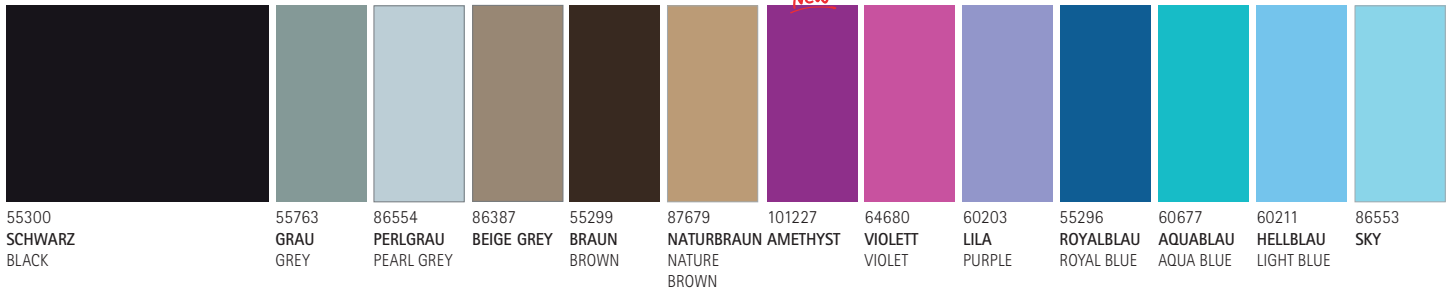

5. TISCHSETS/PLACE MATS

Linclass
BIOdegradable

40 x 30 cm

New